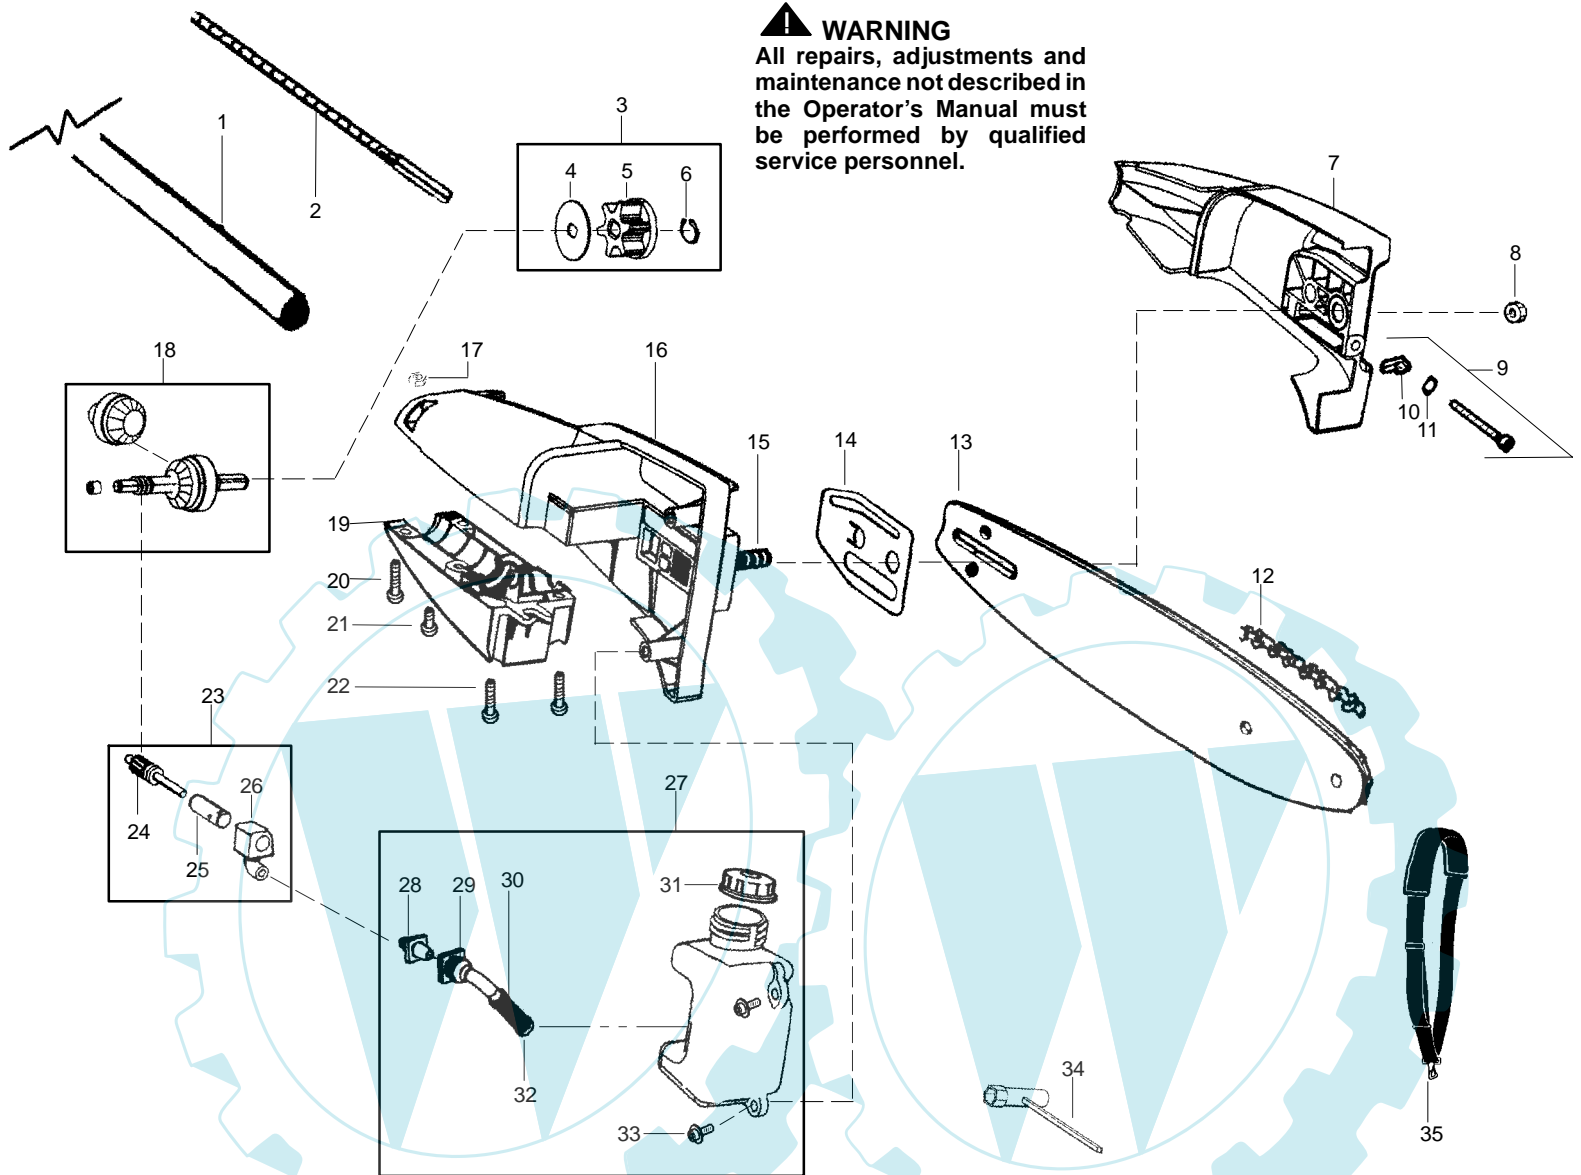

PARTS LIST NO. 530165591		 PARTS LIST	MODEL(s) PA 5000
DATE 3/16/05	Updated 11/11/04 - 530165591-01		Note: Illustration may differ from actual model due to design changes

⚠ WARNING
All repairs, adjustments and maintenance not described in the Operator's Manual must be performed by qualified service personnel.

Ref.	Part No.	Description	Ref.	Part No.	Description	Ref.	Part No.	Description
1.	530096321-01	Kit-Driveshaft	17.	530016284	Nut	34.	530031163	Wrench-Bar
2.	530056570	Shaft-Flex	18.	530071646	Kit-Gear Assy	35.	530092085	Strap-Shoulder
3.	530071647	Kit-Sprocket Assy. (incl. 4,5,6)	19.	530056514	Hsg.-Lower			Not Shown
4.	530056521	Washer	20.	530016312	Screw			
5.	530056520	Sprocket	21.	530015805	Screw-Align			
6.	530056563	Retainer-Sprocket	22.	530015886	Screw			
7.	530057100	Assy-Bar Clamp (incl. #9)	23.	530071645	Kit-Oil Assy (incl. 24,25,26)			Manual
8.	530015917	Nut-Bar Mounting	24.	530053764	Assy-Gear Plunger	✓	530164735	(Scan)
9.	530069611	Kit-Bar Adjust (incl. 10,11)	25.	530053765	Barrel	✓	530164736	(Euro)
10.	530015826	Pin-Bar Adjust	26.	530056522	Block-Oil	✓	530164737	(Euro III)
11.	530038593	Retainer-Bar Adjust	27.	✓ 530150266	Assy-Oil Tank (incl. 28-32)	✓	530165267	(Euro IV)
12.	530051524	Chain-8"	28.	530056524	Fitting-Oil Line	✓	530165268	(Euro V)
13.	530044908	Bar-8"	29.	530021160	Intake-Oil Line		530150031	Att-Hanger
14.	530056523	Plate-Bar pad	30.	530037821	Filter-Oil		530055395	Clamp-Harness(lower)
15.	530016133	Bolt-Bar	31.	✓ 530150552	Assy-Oil Cap	✓	530055392	Clamp-Harness(upper)
16.	530056513	Hsg.-Upper (incl. #15)	32.	530030189	Plug-Oil Filter		530016406	Screw-Harness clamp
			33.	530015843	Screw		545042005	Decal-Shaft Warning
							530031159	Wrench-Hex (5/32")

✓ = NEW PART NUMBER FOR THIS IPL

★ = REFER TO THE SERVICE REFERENCE INDICATED FOR MORE INFORMATION. (LOCATED AT END OF IPL)